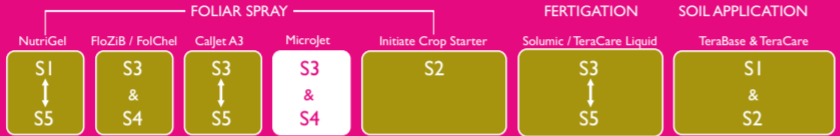

- ▶ Suggested primary nutrients along with victus foliar program
- ▶ Rapid vegetative growth stage (S3) - 19:19:19 at 1 Kg/100-200 L water/ acre
- ▶ At flowering stage(S4) - MKP - 0:52:34 at 1 kg/100-200 L water/ acre
- ▶ Fruiting stage(S4) and Maturation stage(S5) - SOP(0:0:50) / Potassium Nitrate(13:0:45) at 1 kg/100-200 L water/ acre
- ▶ CalJet at 500 gm, MicroJet at 500 gm, FloZiB at 250 gm, FolChel at 150 gm/100-200 L water / acre.

**VICTUS PRODUCTS FOR SPECIFIC PLANT GROWTH LIFE CYCLE**

Manufactured by:  
**Victus Laboratories India Private Limited**

395-A, 1st Floor, Nanjundapuram Road, Ramanathapuram,  
Coimbatore - 641 045. Ph: 0422 - 4391916.

### Crop Growth Stage Specific Plant Nutrition - FOLIAR NUTRITION

MicroJet is a specialty plant nutrition product designed for foliar application to optimize plant productivity at specific growth stages of the crop. MicroJet foliar program is to be applied alone or in combination with compatible nutritional products like CalJet, FloZiB and FolChel. CalJet foliar application is recommended during the crop growth stages - rapid vegetative growth (S3) and flowering and fruiting (S4).