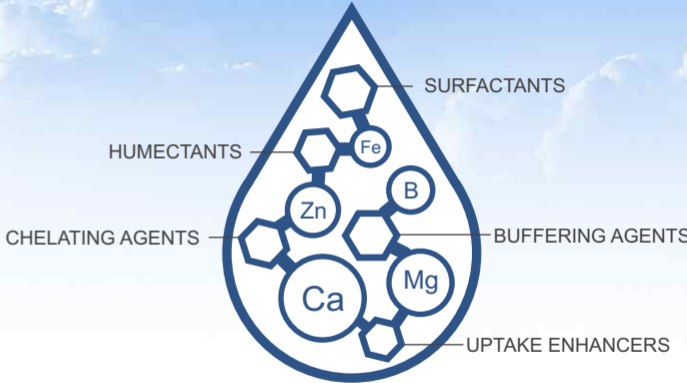

MUCH MORE THAN JUST NUTRIENTS