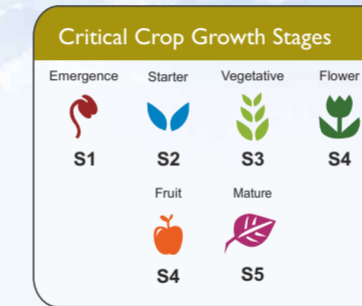

FOLIAR NUTRITION

Crop Growth Stage Specific Plant Nutrition - FOLIAR NUTRITION

MicroJet is a specialty plant nutrition product designed for foliar application to optimize plant productivity at specific growth stages of the crop. MicroJet foliar program is to be applied alone or in combination with compatible nutritional products like CalJet, FloZiB and FolChel. CalJet foliar application is recommended during the crop growth stages - rapid vegetative growth (S3) and flowering and fruiting (S4).

MicroJet when applied at rapid vegetative growth (S3) alone or in combination with CalJet increases nutrient efficiency resulting in enhanced plant vigor and shortens the time for flower set.

MicroJet application at flowering (S4) alone or in combination with CalJet increases the number of reproductive buds (flowers/fruiting positions). This combined nutritional intervention (MicroJet+CalJet) enhances the bud strength/viability, increase pollination (pollen tube growth, transfer of pollen into stigma) and helps reduce flower and fruit abortion.